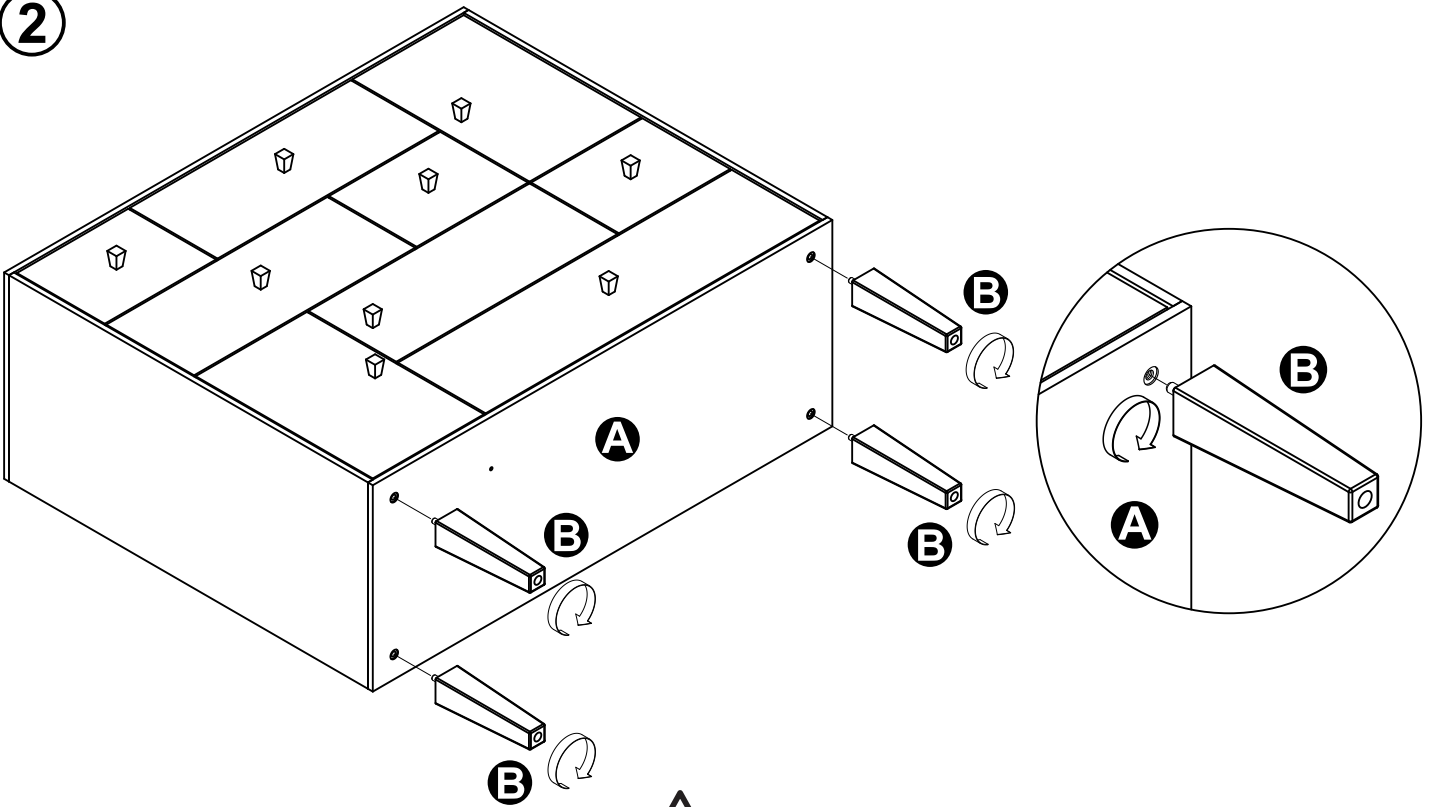

SENSE

Cabinet

—
SVENSKA
HEM

900 x 350 x 900 mm

PARTS:

REQUIRED:

1

2