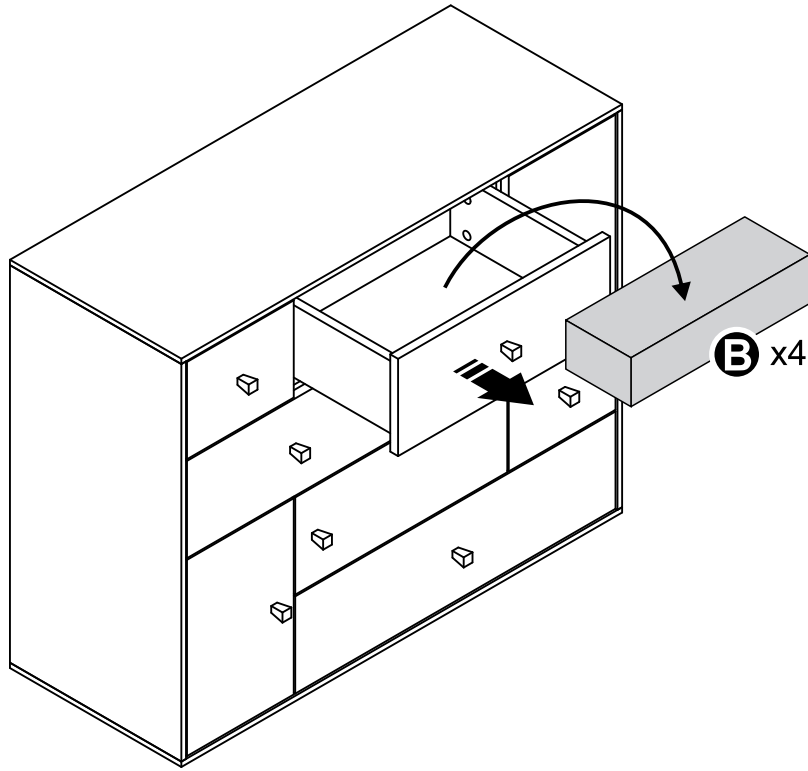

SENSE

Cabinet

—
SVENSKA
HEM

900 x 350 x 900 mm

PARTS:

REQUIRED:

1

2