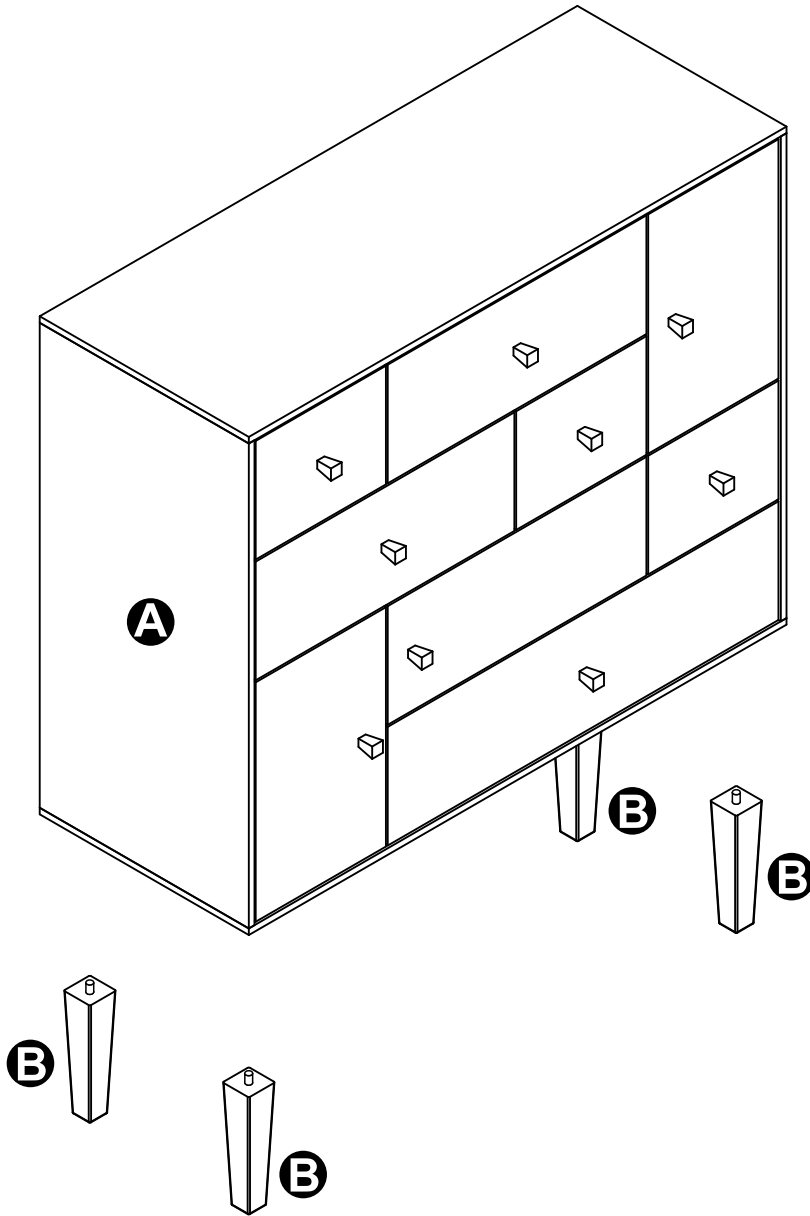

SENSE

Cabinet

—
SVENSKA
HEM

900 x 350 x 900 mm

PARTS:

REQUIRED:

1

2

3

4