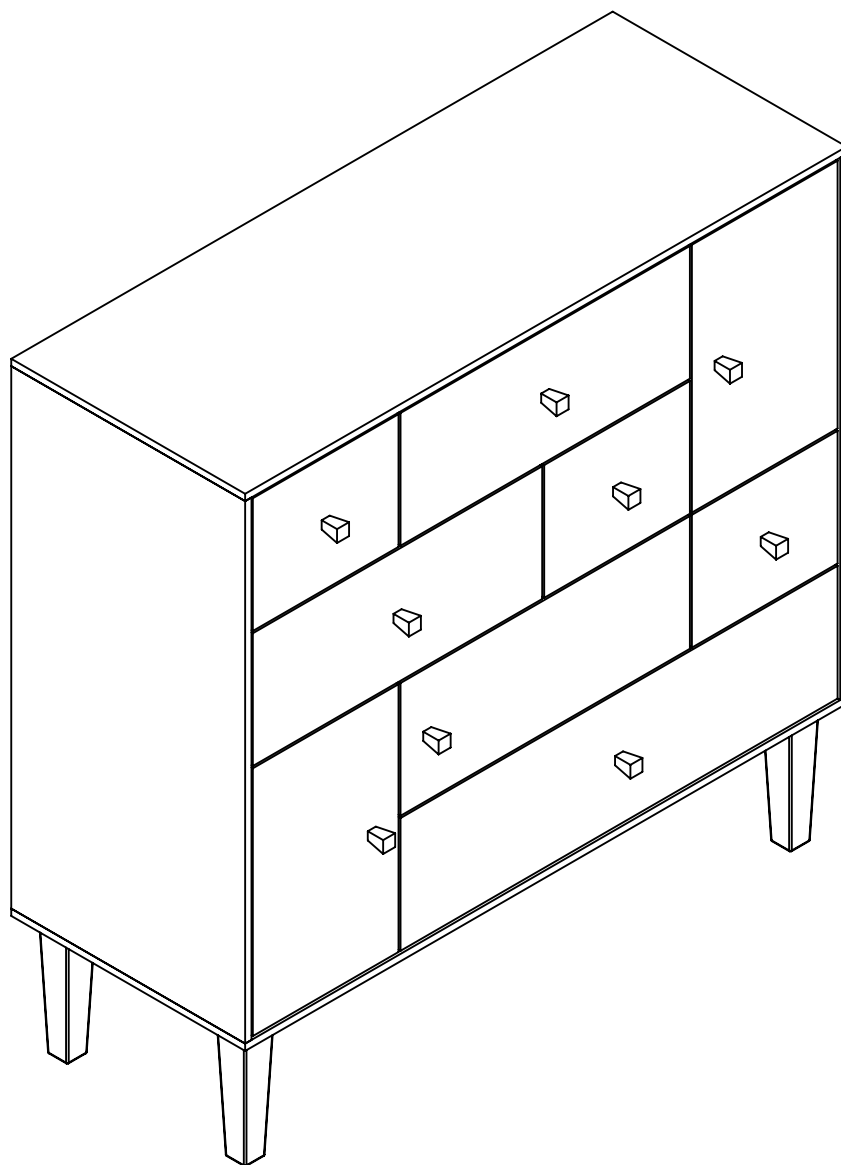

SENSE

Cabinet

—
SVENSKA
HEM

900 x 350 x 900 mm

PARTS:

REQUIRED:

1

2

3

4