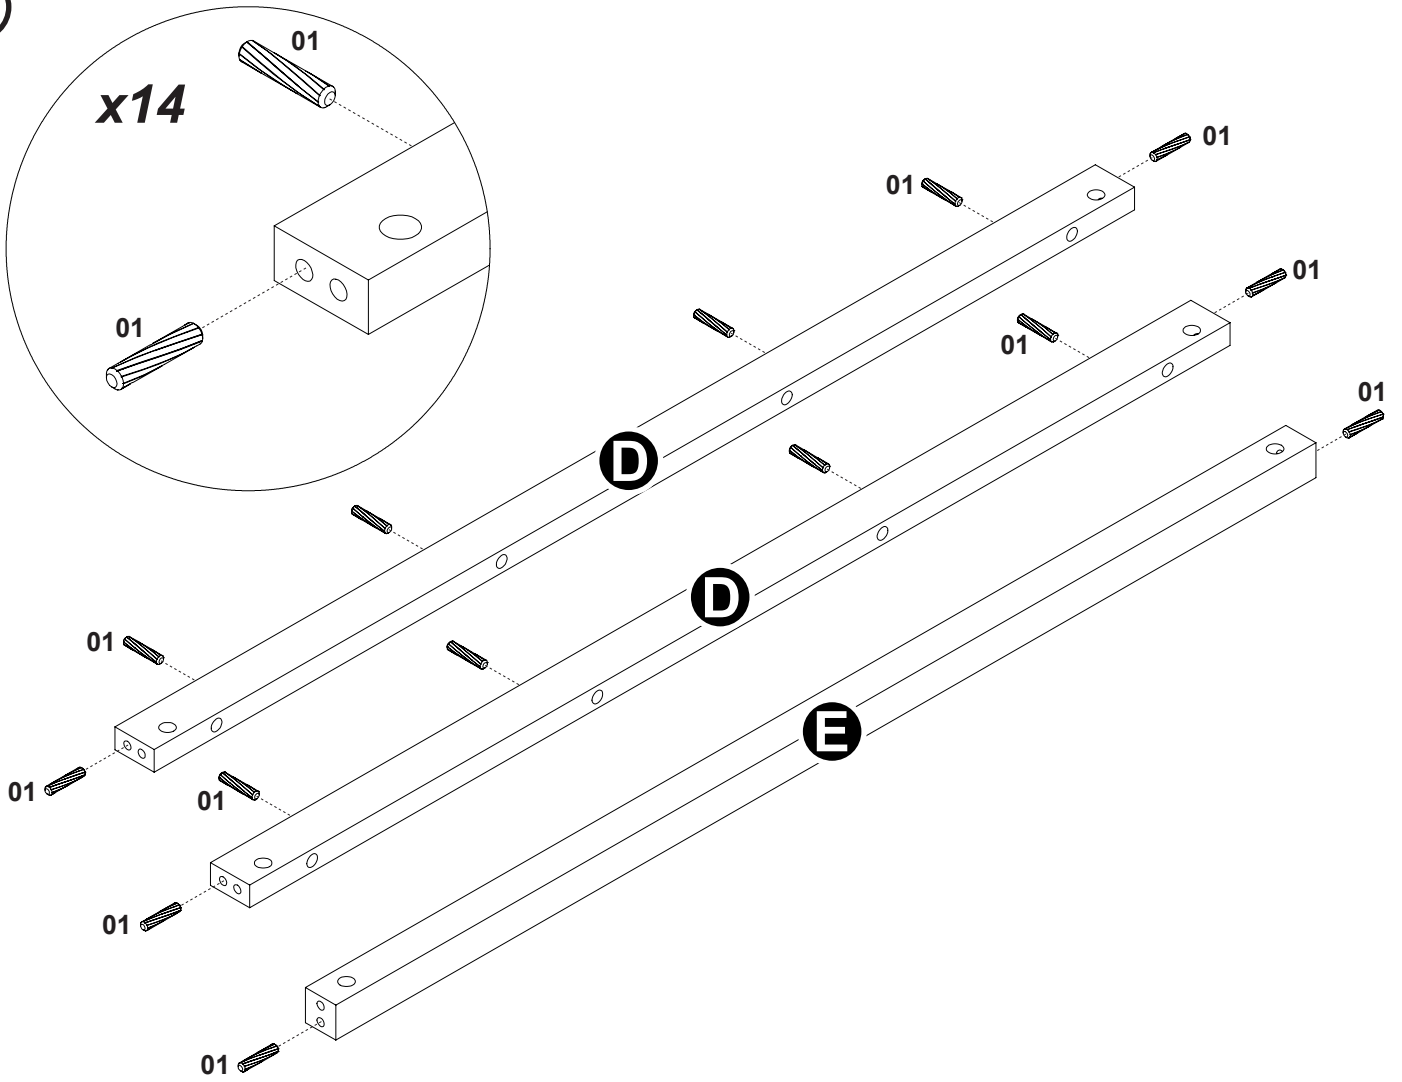

MILA

Media Bench

1380 x 400 x 500 mm

PARTS:

REQUIRED:

FITTINGS:

01/ x14 02/ x6 03/ x6 04/ x6 05/ x12 06/ x4 07/ x2 08/ x2 09/ x2 10/ x1

1

2

5

6

7

8