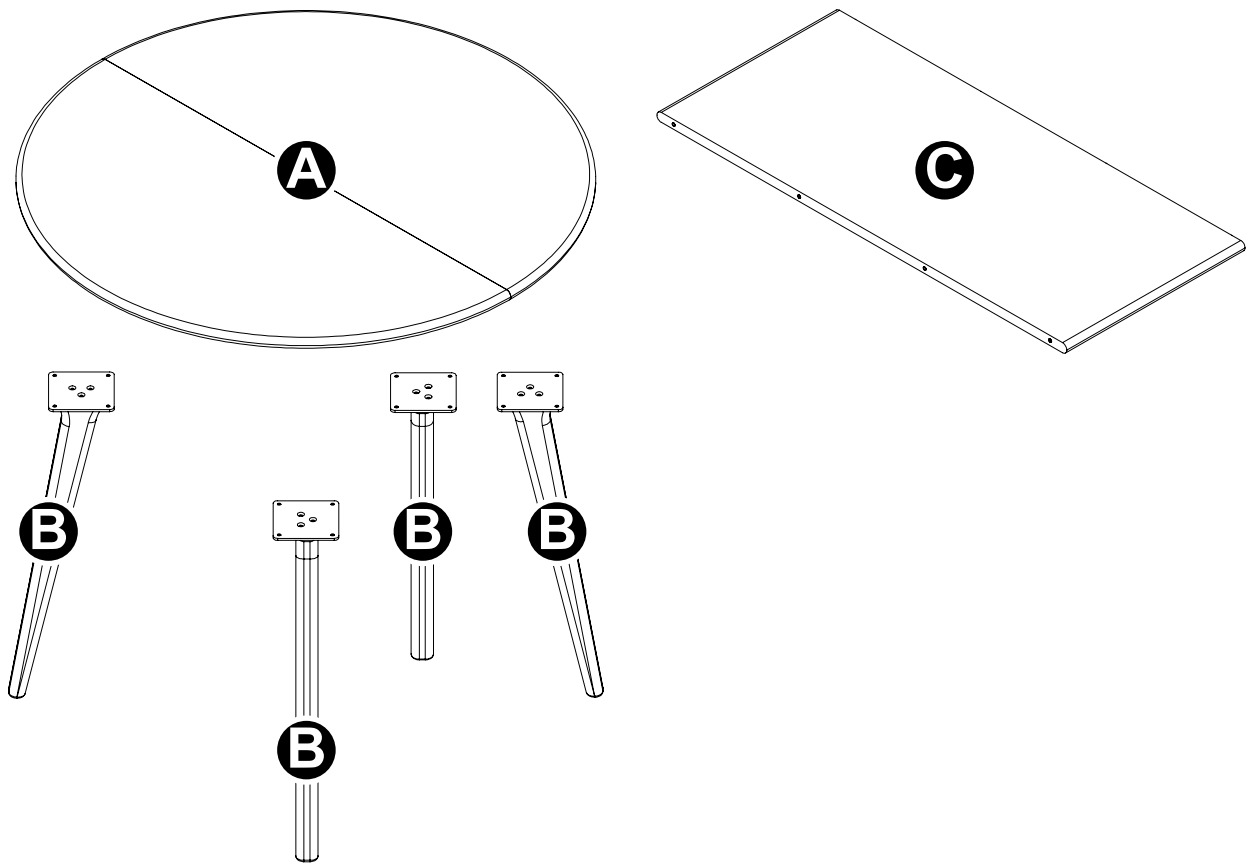

# CLEAN

*Dining Table Round*

Ø1150 x 755 mm

---

**PARTS:**

---

**REQUIRED:**

---

**FITTINGS:**

**01 / x16**

Ø6,1x20

**02 / x4**

Ø17

1

2