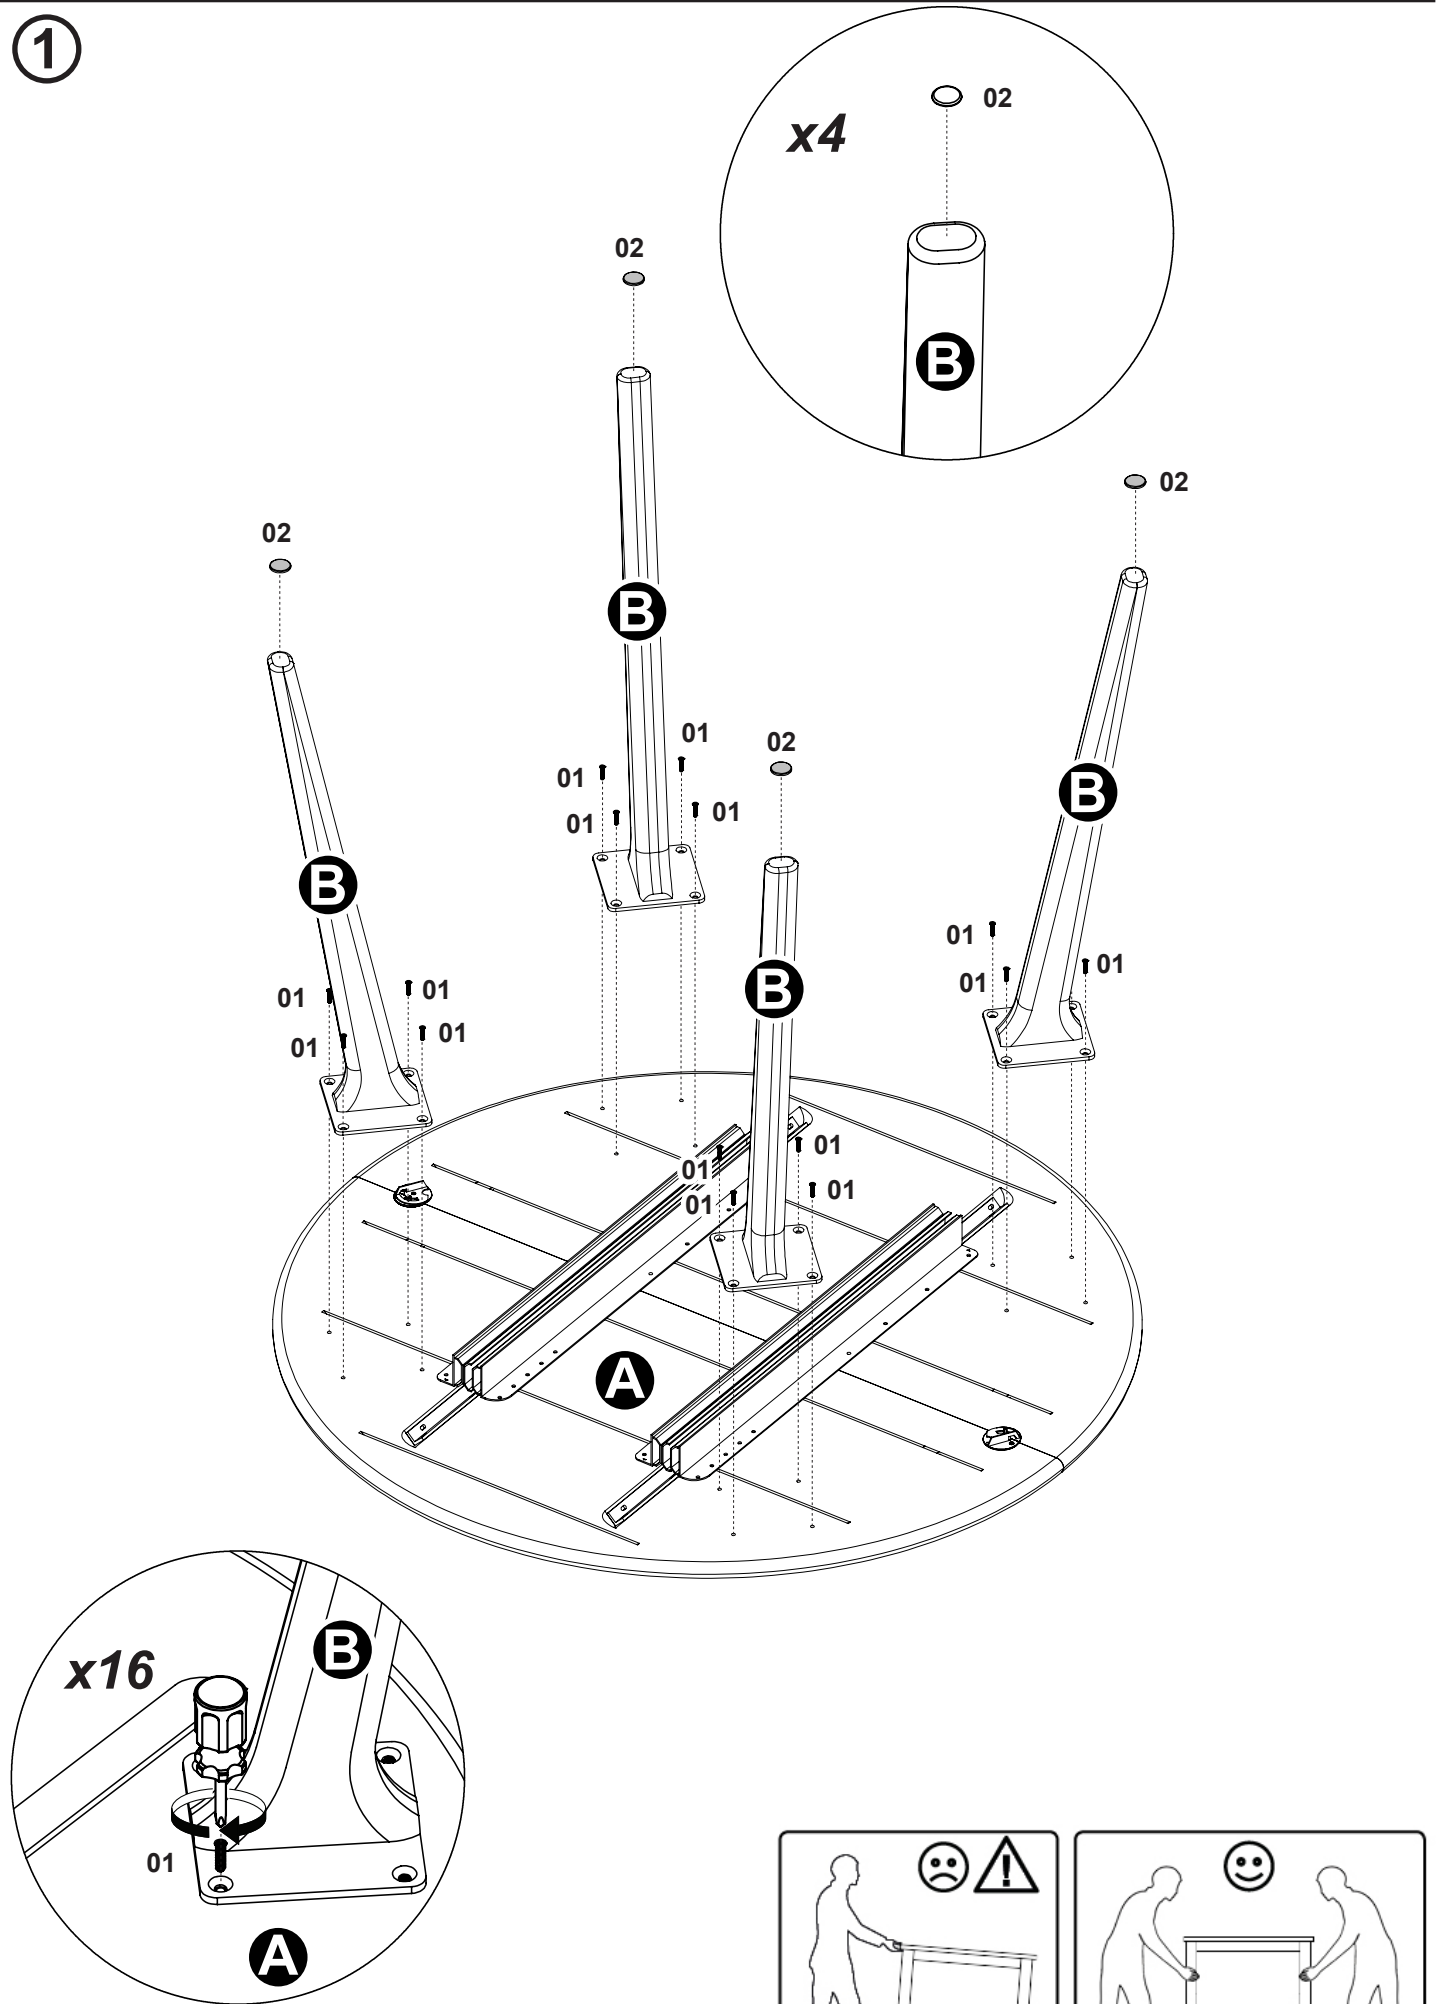

# CLEAN

*Dining Table Round*

Ø1150 x 755 mm

---

**PARTS:**

---

**REQUIRED:**

---

**FITTINGS:**

**01 / x16**

Ø6,1x20

**02 / x4**

Ø17

1

2